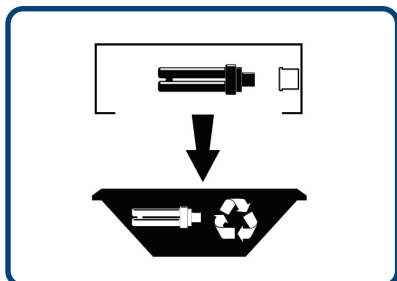

Dismantling of light sources, control gear and if applicable batteries at end of life of the luminaire.

Switch off –  
Switch off supply  
to luminaire

Remove lamp  
for disposal

Remove control gear  
for disposal

Remove battery  
for disposal

Remove luminaire  
for disposal

Dispatch materials  
to recycling plant